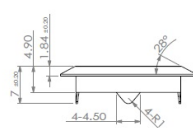

PRODUCT SHEET

Description:

Rim Lock 850, $\varnothing 19 \times 22 \text{mm}$, Drawer, NPL, CK SISO, KA D20

Item number:

14.01.065-5

Units	Box	Carton	HS Code	Barcode
Pcs.	12	192	8301300000	
				5704866453950