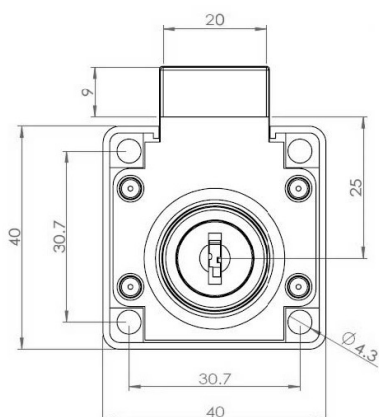

PRODUCT SHEET

Description:

Rim Lock 850, $\varnothing 19 \times 22 \text{mm}$, Drawer, NPL, CK SISO, KA D20

Item number:

14.01.065-5

Units	Box	Carton	HS Code	Barcode
Pcs.	12	192	8301300000	
				5704866453950