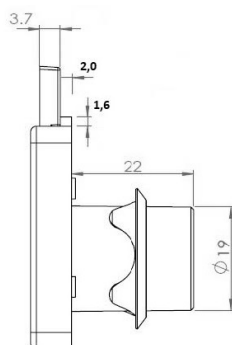

PRODUCT SHEET

Description:

Rim Lock 850, $\varnothing 19 \times 22 \text{mm}$, Drawer, NPL, CK SISO, KA D20

Item number:

14.01.065-5

Units	Box	Carton	HS Code	Barcode
Pcs.	12	192	8301300000	
				5704866453950